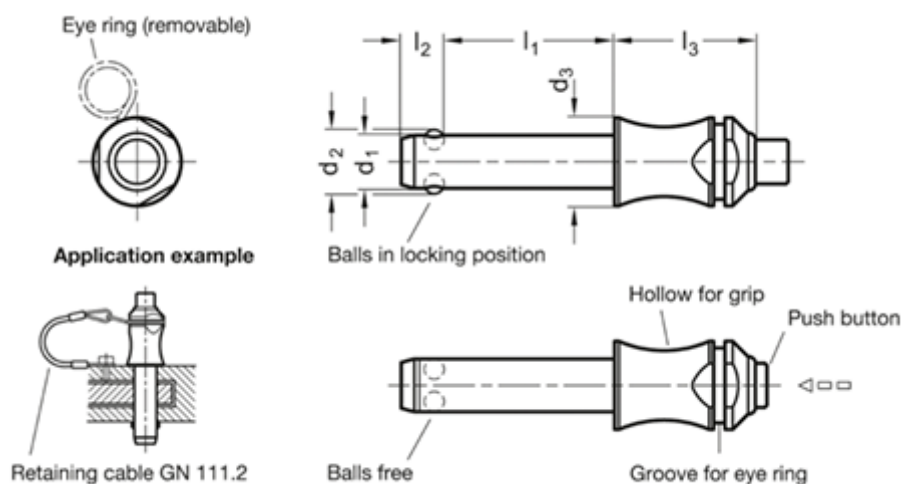

Article number: 20016684
 Description: E+G Ball lock pin
 GN 113.3-12-50

Measures

d1	-0.04/-0.08	= -
d2		= -
d3		= -
l3		= -
l1	+0.6	= -
l2	±1	= -
Load in (N)		= -
Weight in (g)		= -